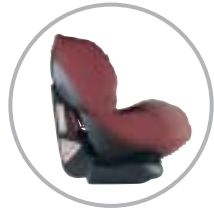

# Priori with Side Protection System

From approx. 9 months to 4 years of age

Practical belt hooks.

Reclinable, four positions.

Better protection against side impact accidents.

The Priori with Side Protection System is specially developed for toddlers and pre-schoolers weighing approx. 9-18 kg (approx. 9 months to 4 years of age). The specially constructed headrest which includes shock absorbing components, offers extra side impact protection. The priority here is given to the safety, comfort and ease of use for which Maxi-Cosi is so famous.

Naturally child car seat safety goes hand in hand with correct installation in the car. That's why we have made the Priori extremely easy to use and install in virtually any car in any seat, where a 3-point safety belt is available. Due to the compact and lightweight design the Priori can be easily transferred from one vehicle to another.